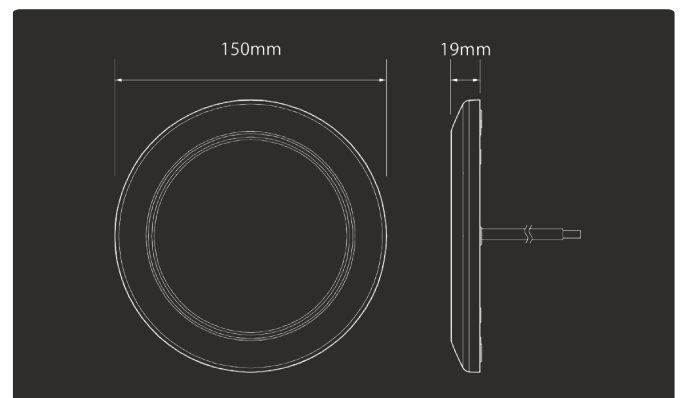

115096 SERIES LOW-PROFILE INTERIOR LAMPS

- Available with Chrome or White Bezel
- Warm or Cool White Light (3000K / 6500K)
- 30x High Brightness LEDs
- 12V or 24V Voltage Range

- 800lm Raw Lumens
- Low-Profile - Only 19mm
- Surface Mount
- Current Draw (13.8V / 28V): 0.53A / 0.26A

R10
ECE
APPROVED

3
THREE YEAR
WARRANTY

LARGE LOW-PROFILE ROUND INTERIOR LAMP

With Chrome Bezel

- 115096C** 12V, Cool White, 440lm Effective
- 115096C-24** 24V, Cool White, 510lm Effective
- 115096C-WW** 12V, Warm White, 410lm Effective
- 115096C-WW-24** 24V, Warm White, 470lm Effective

LARGE LOW-PROFILE ROUND INTERIOR LAMP

With White Bezel

- 115096W** 12V, Cool White, 440lm Effective
- 115096W-24** 24V, Cool White, 510lm Effective
- 115096W-WW** 12V, Warm White, 410lm Effective
- 115096W-WW-24** 24V, Warm White, 470lm Effective

**ALSO AVAILABLE
IN SMALLER 7515 SERIES**

OVERALL DIMENSIONS 150 x 19mm
CABLE LENGTH 280mm